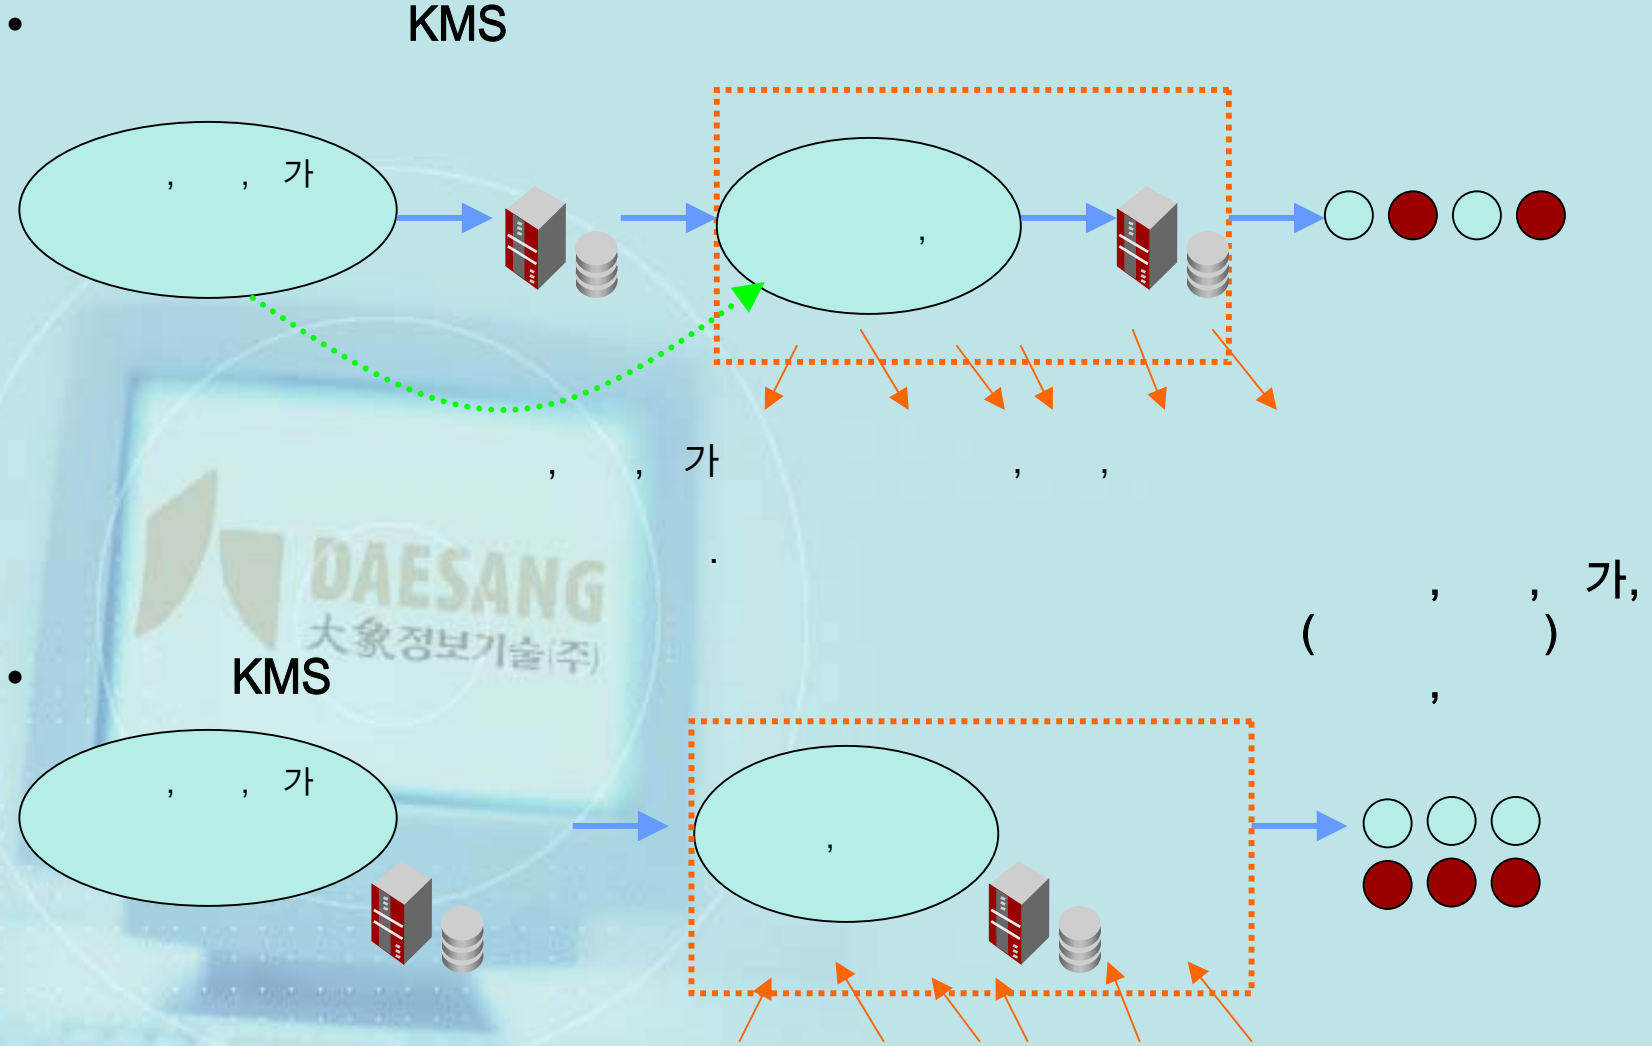

II.KM&KMS&Oracle9iAS