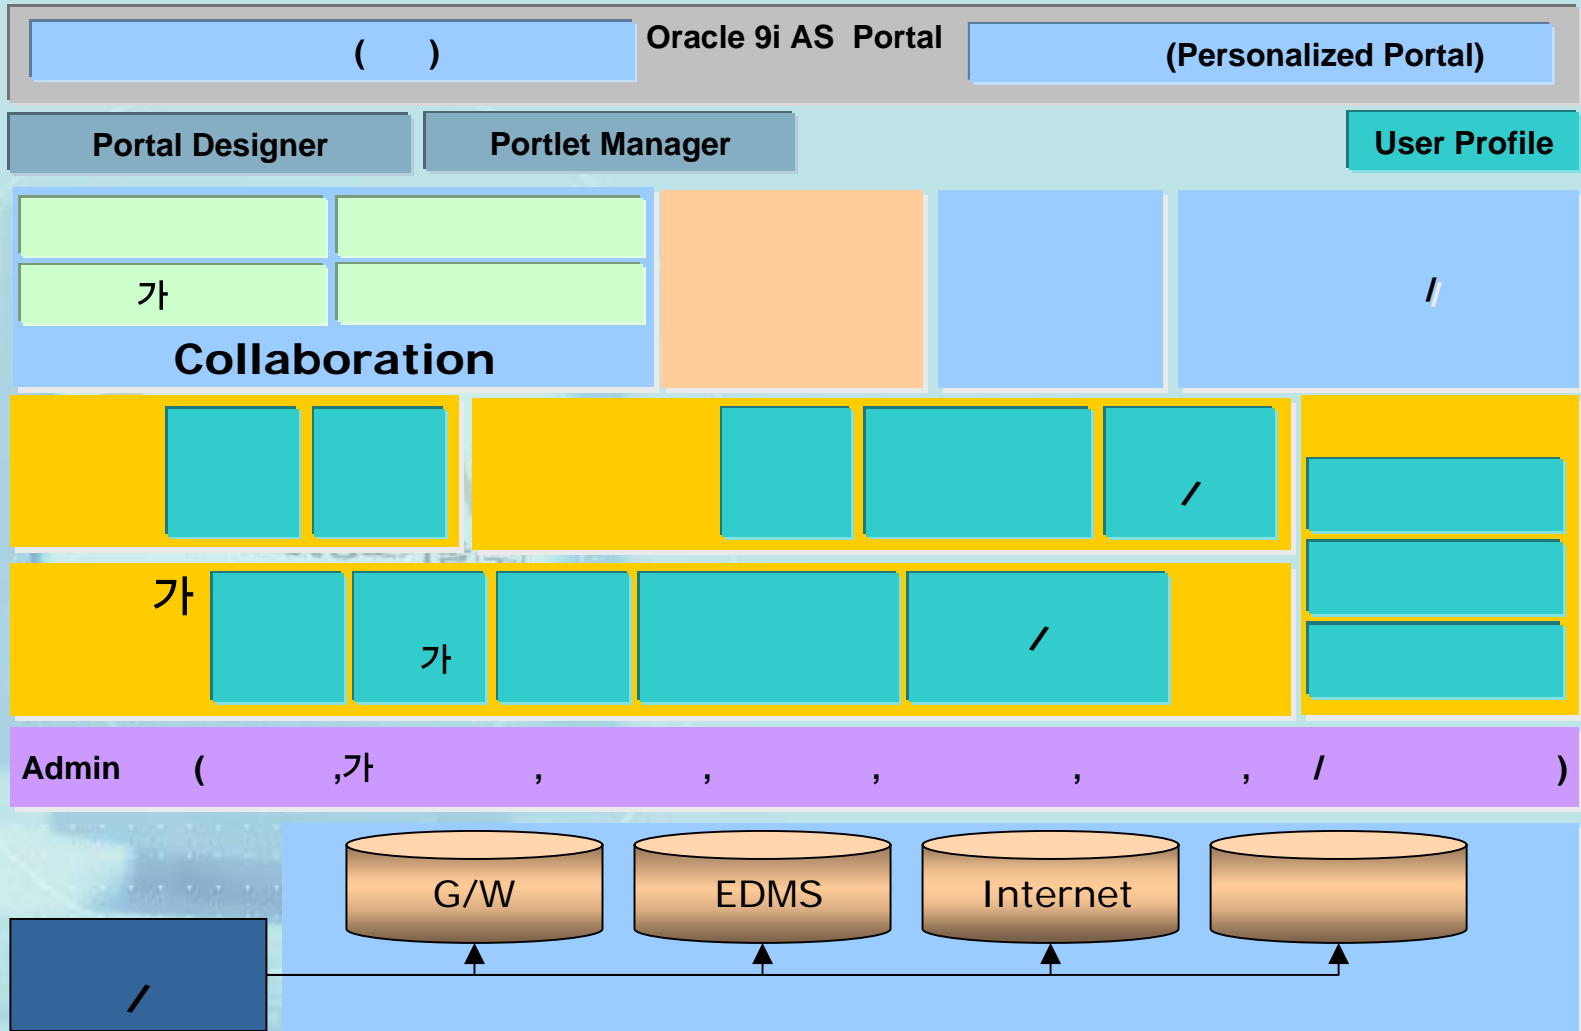

III. Knowledge Plus

Knowledg Plus

Ovum

Framework