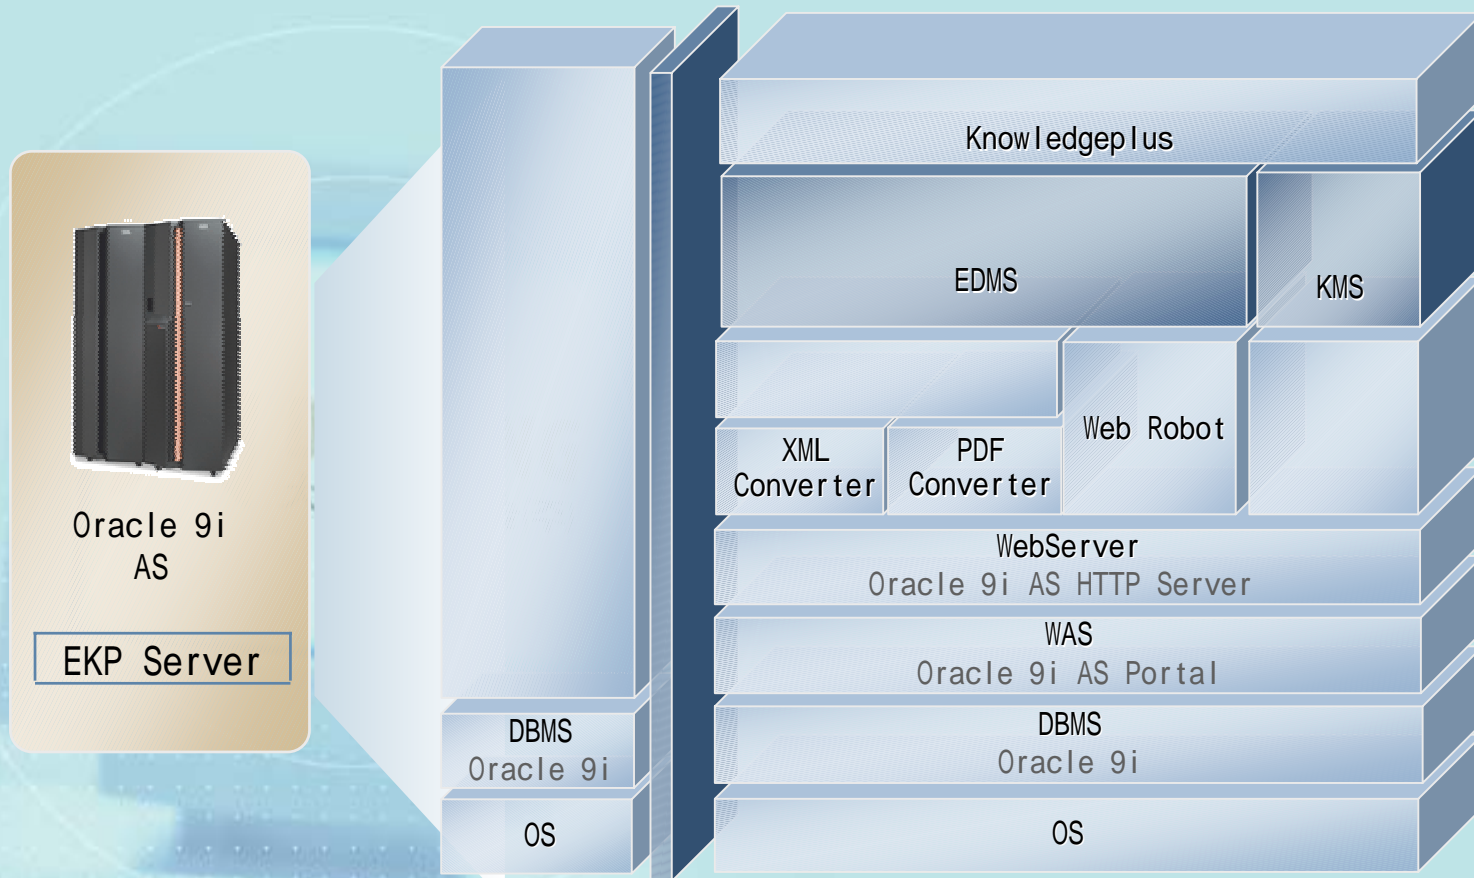

II .KM&KMS&Oracle9iAS

- Oracle9iAS