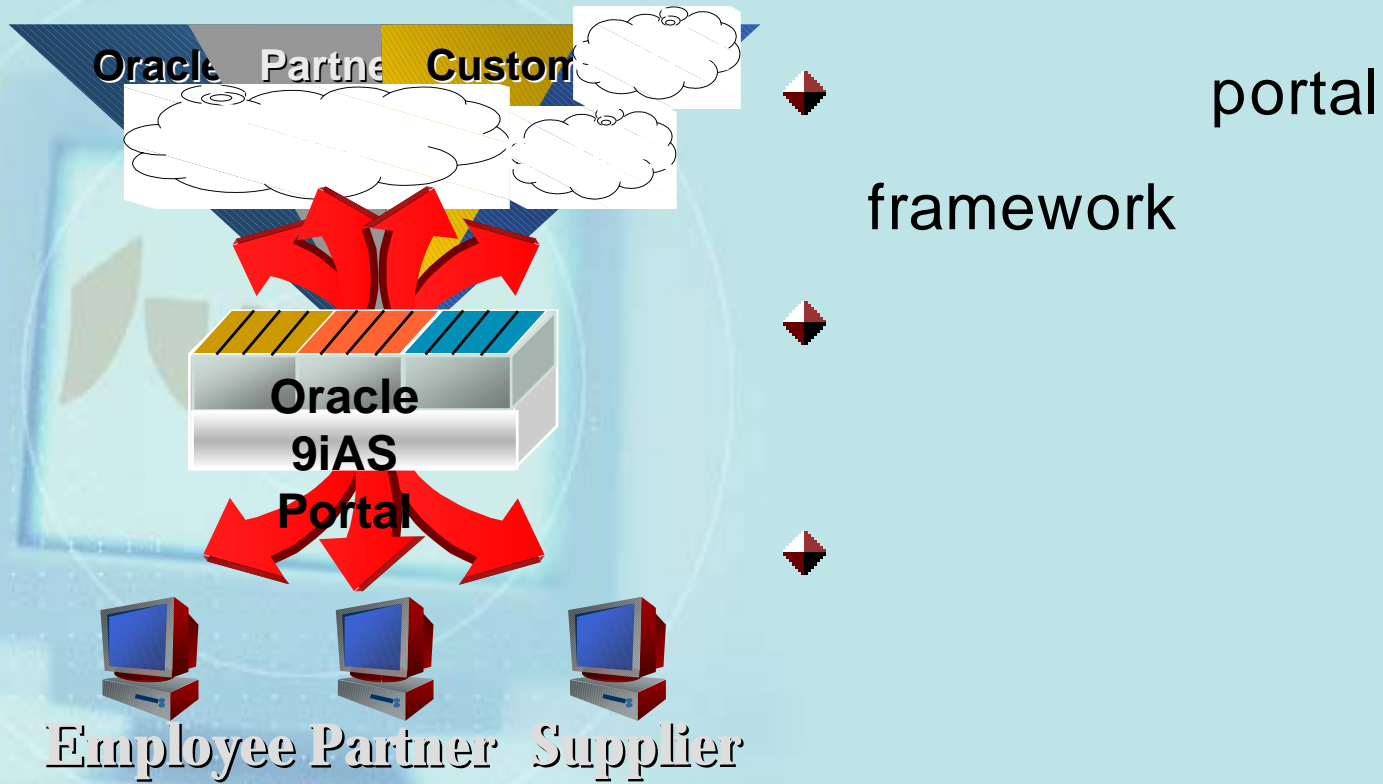

II.KM&KMS&Oracle9iAS

- Oracle9iAS Portal KMS