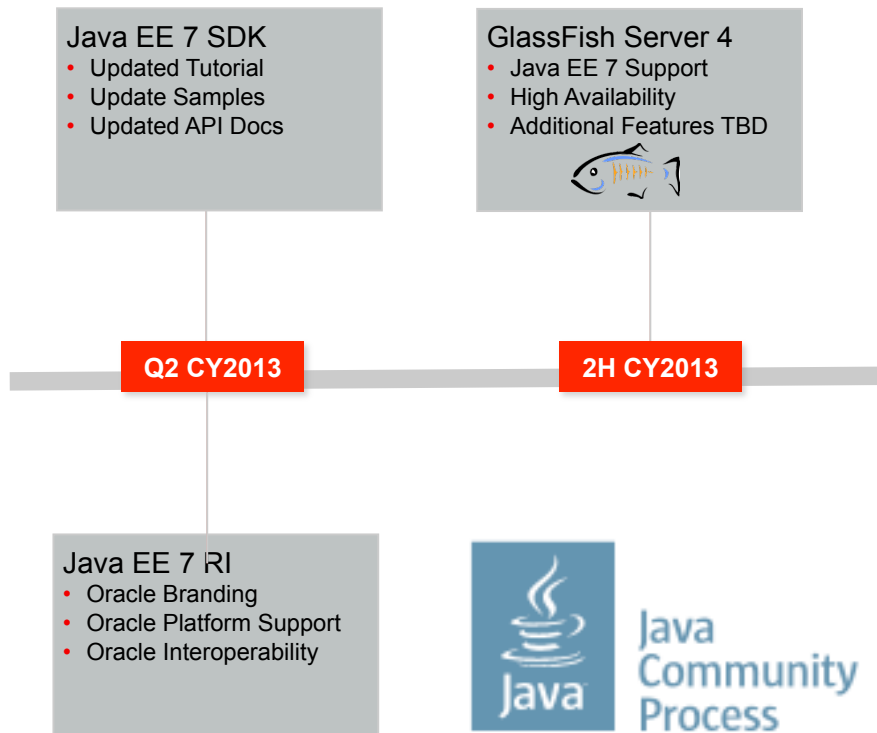

Java EE 7 Themes

Productivity and HTML 5

- Productivity

- Improved Managed Bean alignment, TX interceptors
- Simplified JMS API, JAX-RS 2.0
- Default Resources and Definitions
- Caching API
- Batch Processing API

- HTML5 Support

- Java API for WebSocket
- Java API for JSON Processing

GlassFish Server Roadmap

- Traditional release strategy
 - Deliver single instance release
 - Plus SDK
 - Plus Java EE RI
 - Deliver multi-instance / HA release
- New Release Strategy
 - Deliver Java EE 7 Sooner
 - Get SDK to developers Sooner
 - Deliver HA release sooner
- GlassFish 4.0 – Taking feature requests!