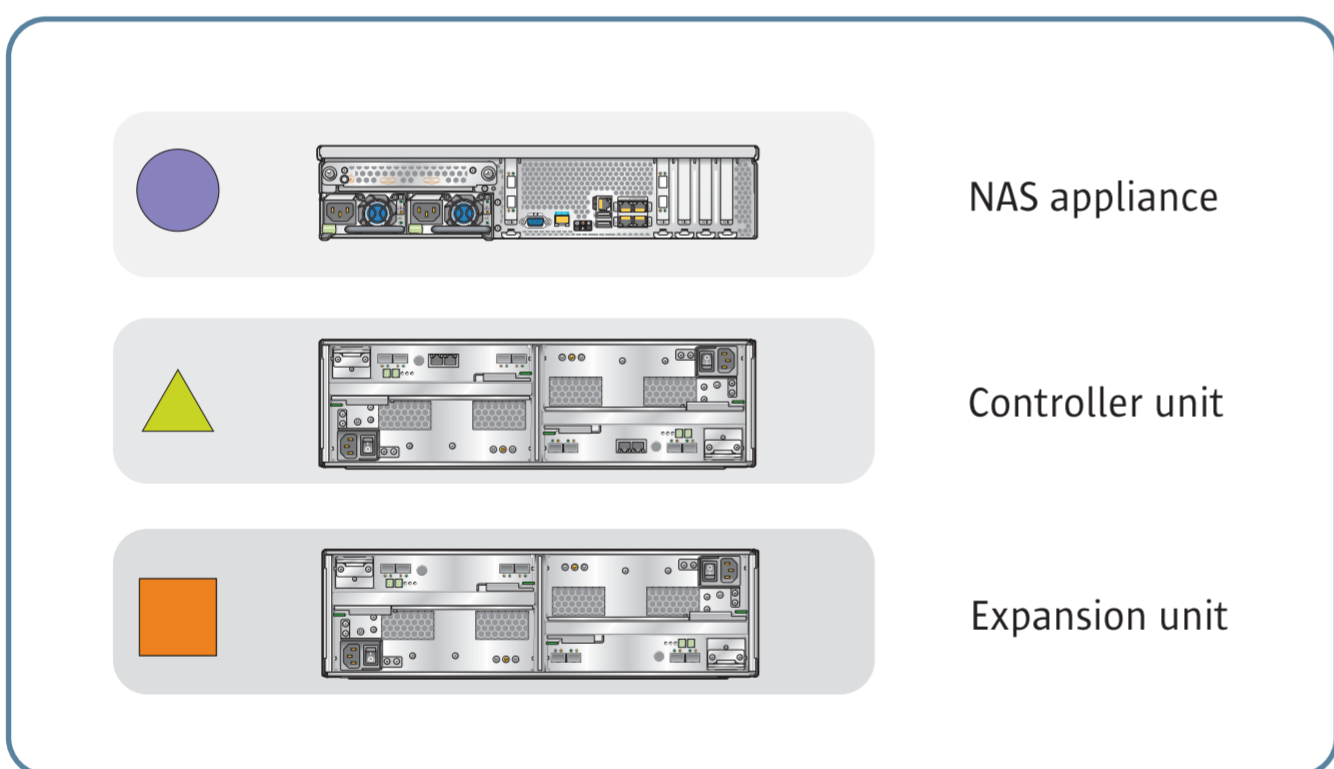

Sun StorageTek™ 5320 NAS Appliance Setup

Contents

819-4283-10

See the *Sun StorageTek 5320 NAS Appliance and Gateway System Getting Started Guide* for more information about optional equipment, setup instructions, and power-on procedures.

Documentation: http://www.sun.com/hwdocs/Network_Storage_Solutions/nas

Front Panel Controls

Back Panel

Sun StorageTek™ 5320 NAS Appliance Setup

Configurations

Single Appliance With Storage

Cluster With Storage