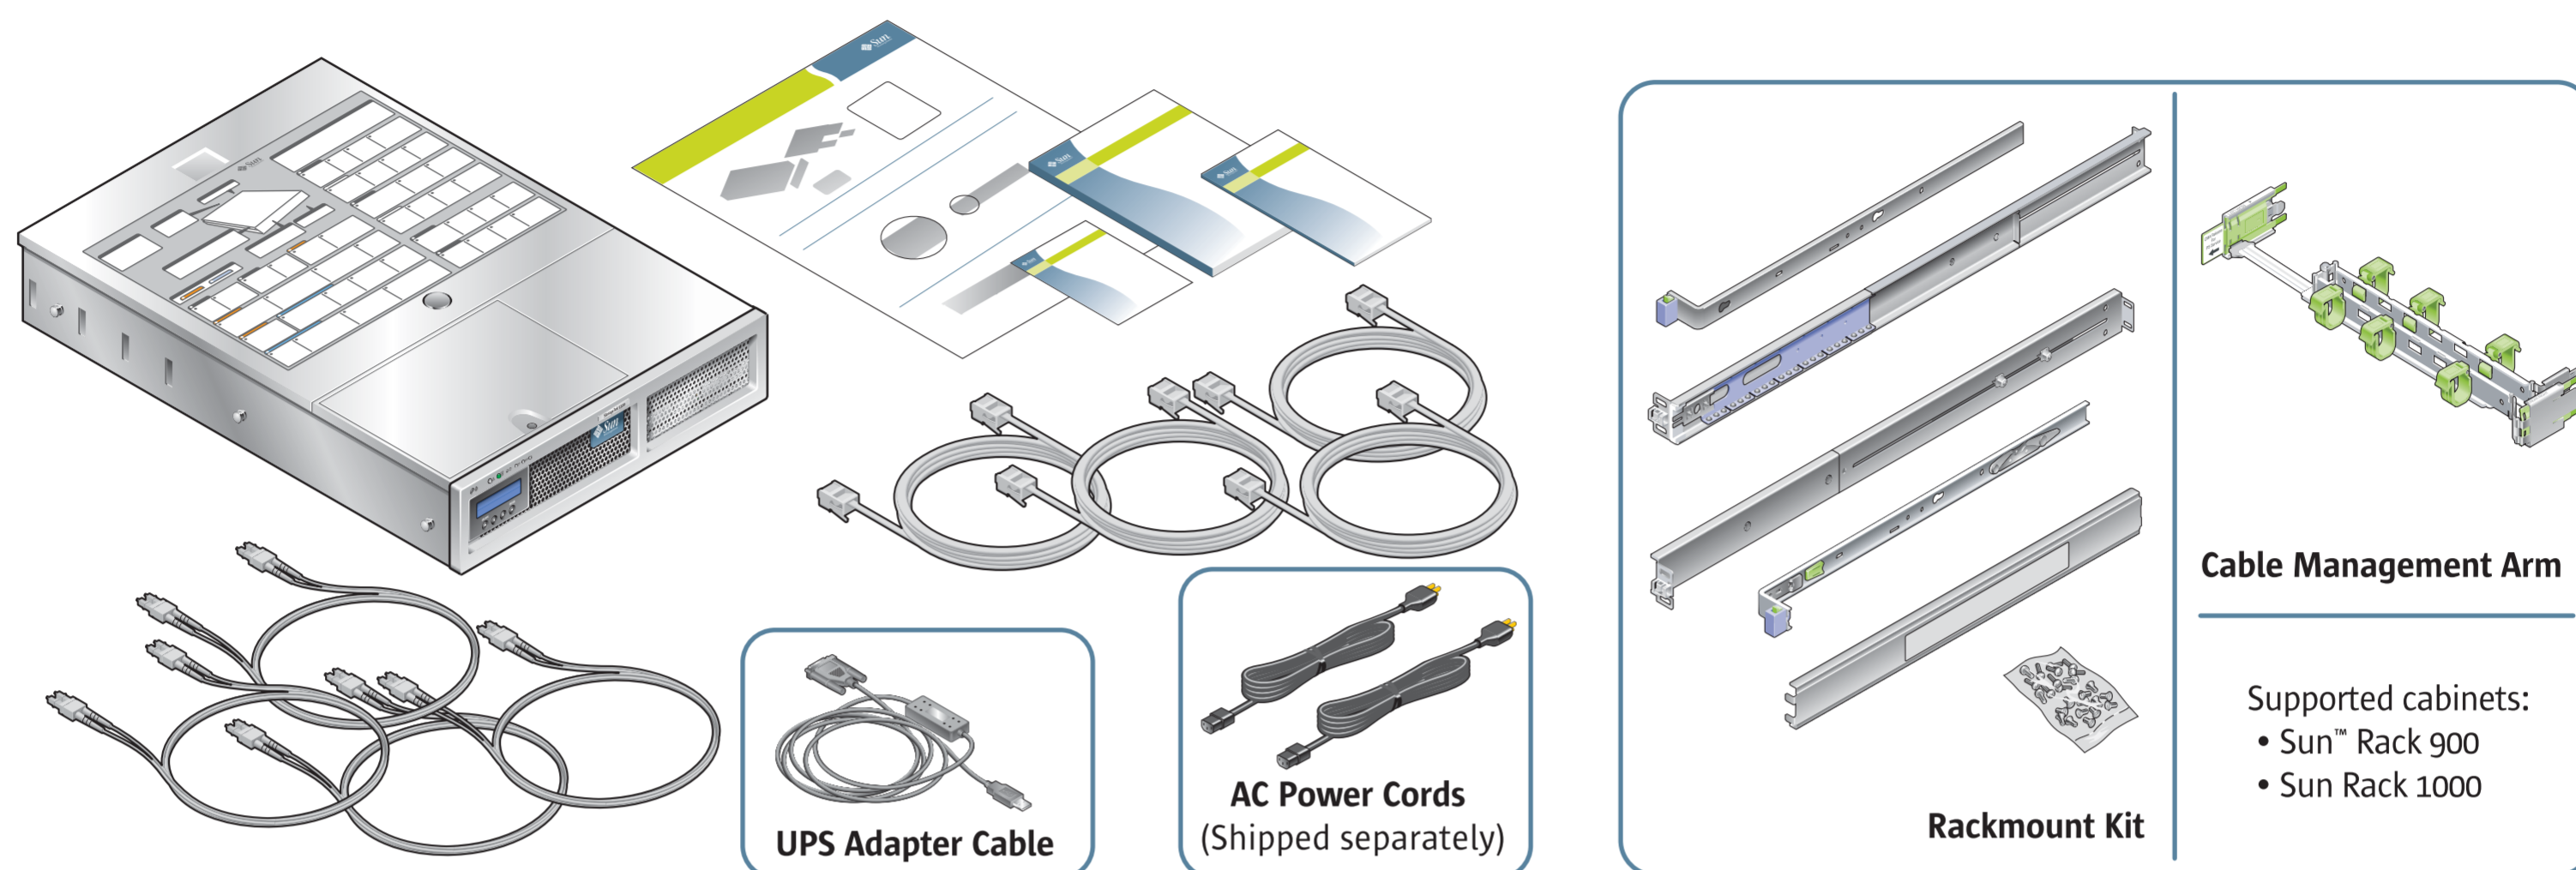

Sun StorageTek™ 5320 NAS Appliance Setup

Contents

819-4283-10

See the *Sun StorageTek 5320 NAS Appliance and Gateway System Getting Started Guide* for more information about optional equipment, setup instructions, and power-on procedures.

Documentation: http://www.sun.com/hwdocs/Network_Storage_Solutions/nas

Front Panel Controls

Back Panel

Sun StorageTek™ 5320 NAS Appliance Setup

Configurations

Single Appliance With Storage

Cluster With Storage