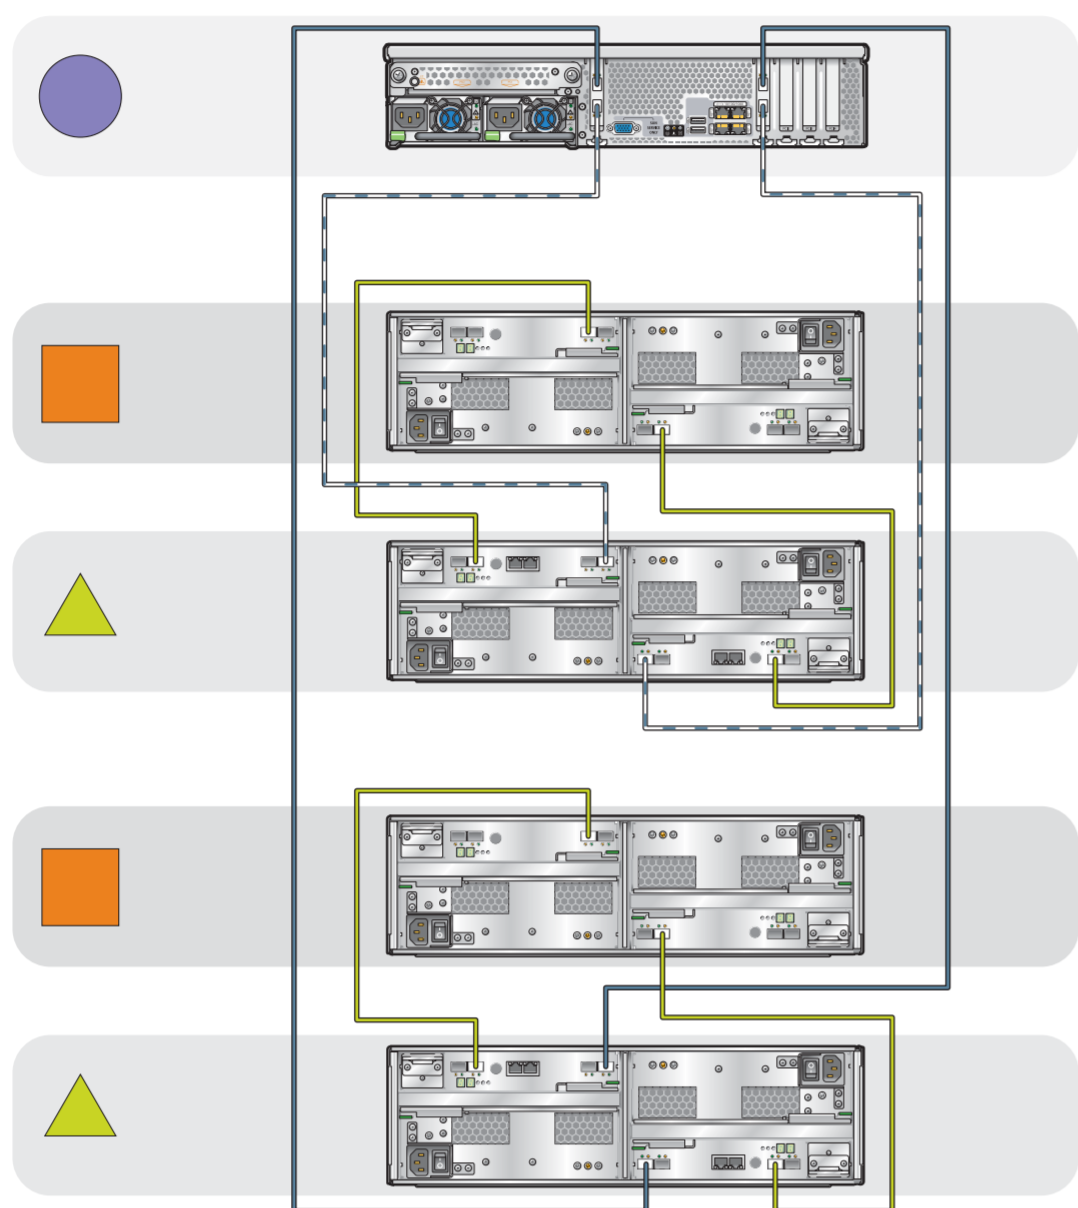

Documentation: http://www.sun.com/hwdocs/Network_Storage_Solutions/nas

Front Panel Controls

Back Panel

Sun StorageTek™ 5320 NAS Appliance Setup

Configurations

Single Appliance With Storage

Cluster With Storage

Initial Power-on Sequence

819-4283-10

http://www.sun.com/hwdocs/Network_Storage_Solutions/nas