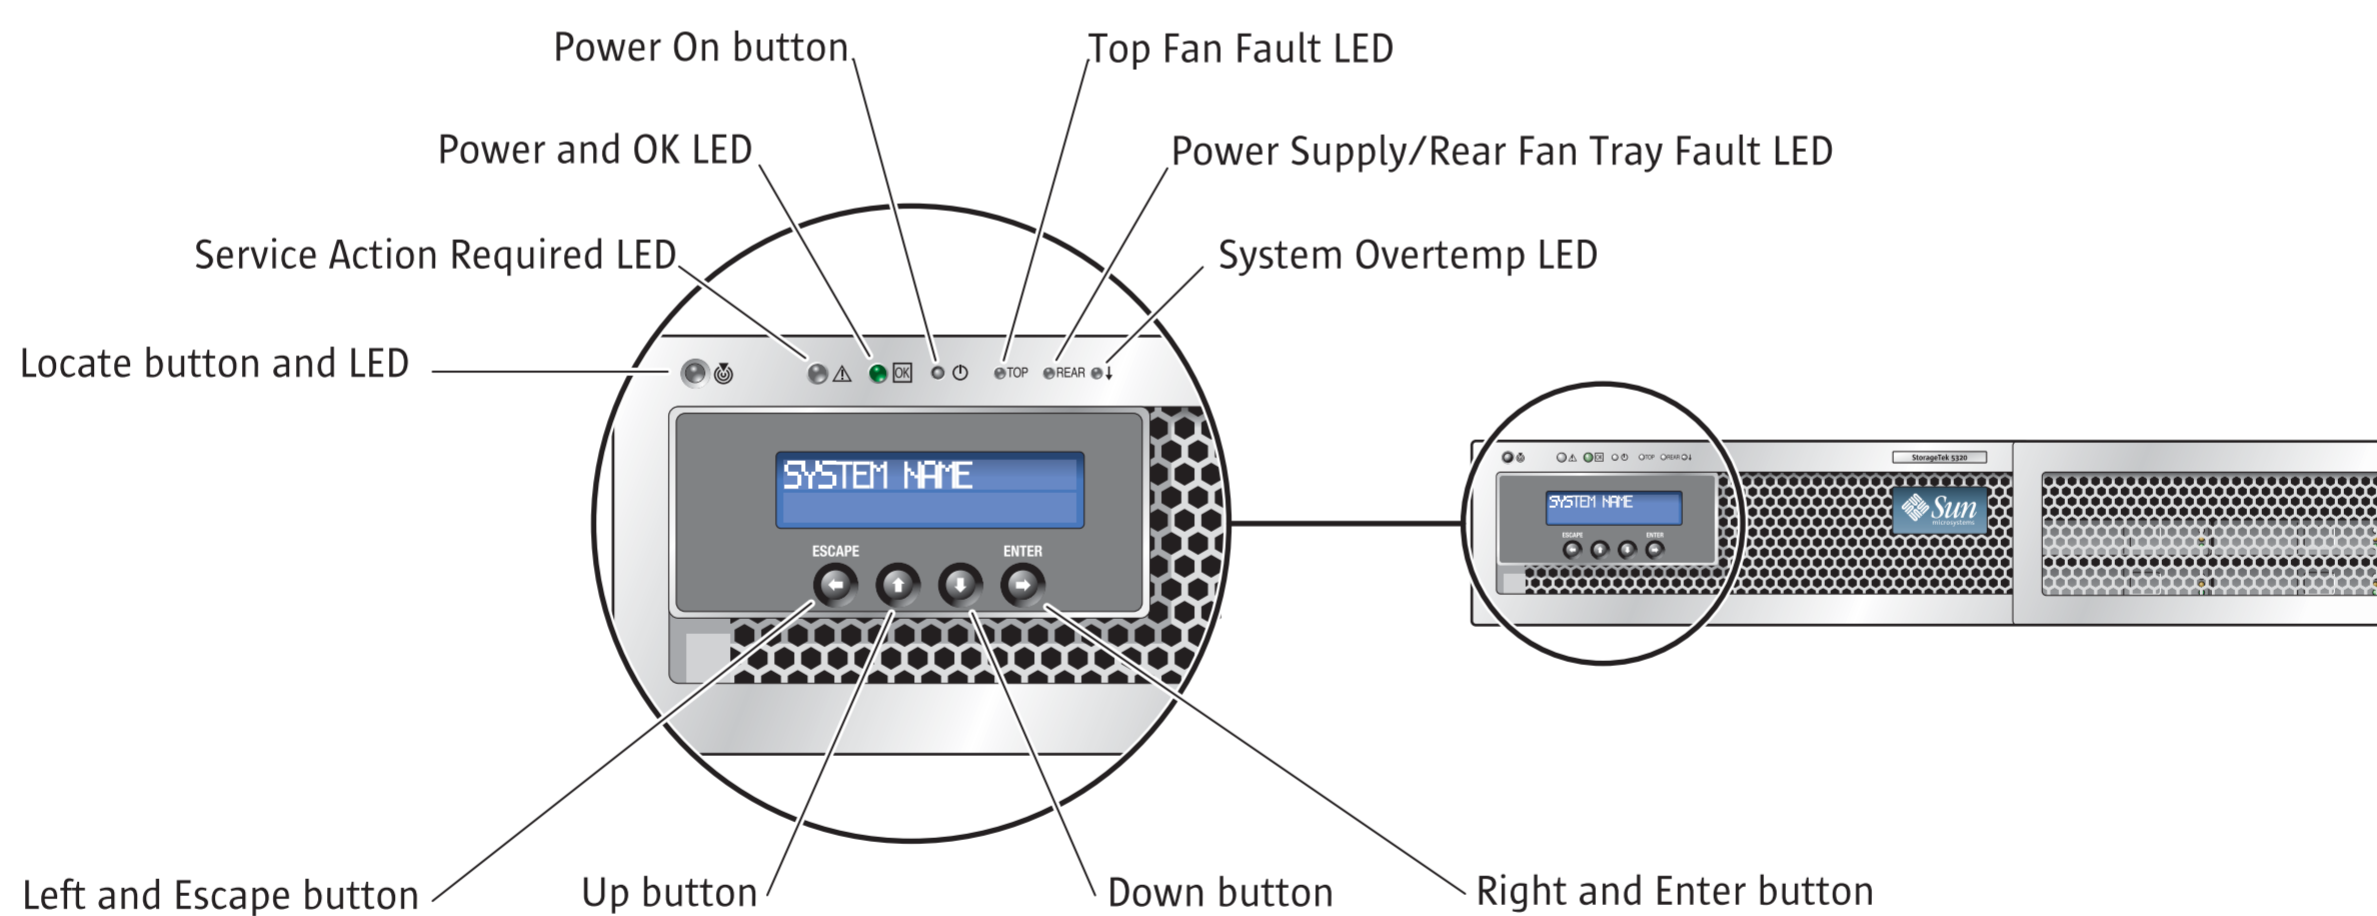

Sun StorageTek™ 5320 NAS Appliance Setup

Contents

819-4283-10

See the *Sun StorageTek 5320 NAS Appliance and Gateway System Getting Started Guide* for more information about optional equipment, setup instructions, and power-on procedures.

Documentation: http://www.sun.com/hwdocs/Network_Storage_Solutions/nas

Front Panel Controls

Back Panel

Sun StorageTek™ 5320 NAS Appliance Setup

Configurations

Single Appliance With Storage

Cluster With Storage