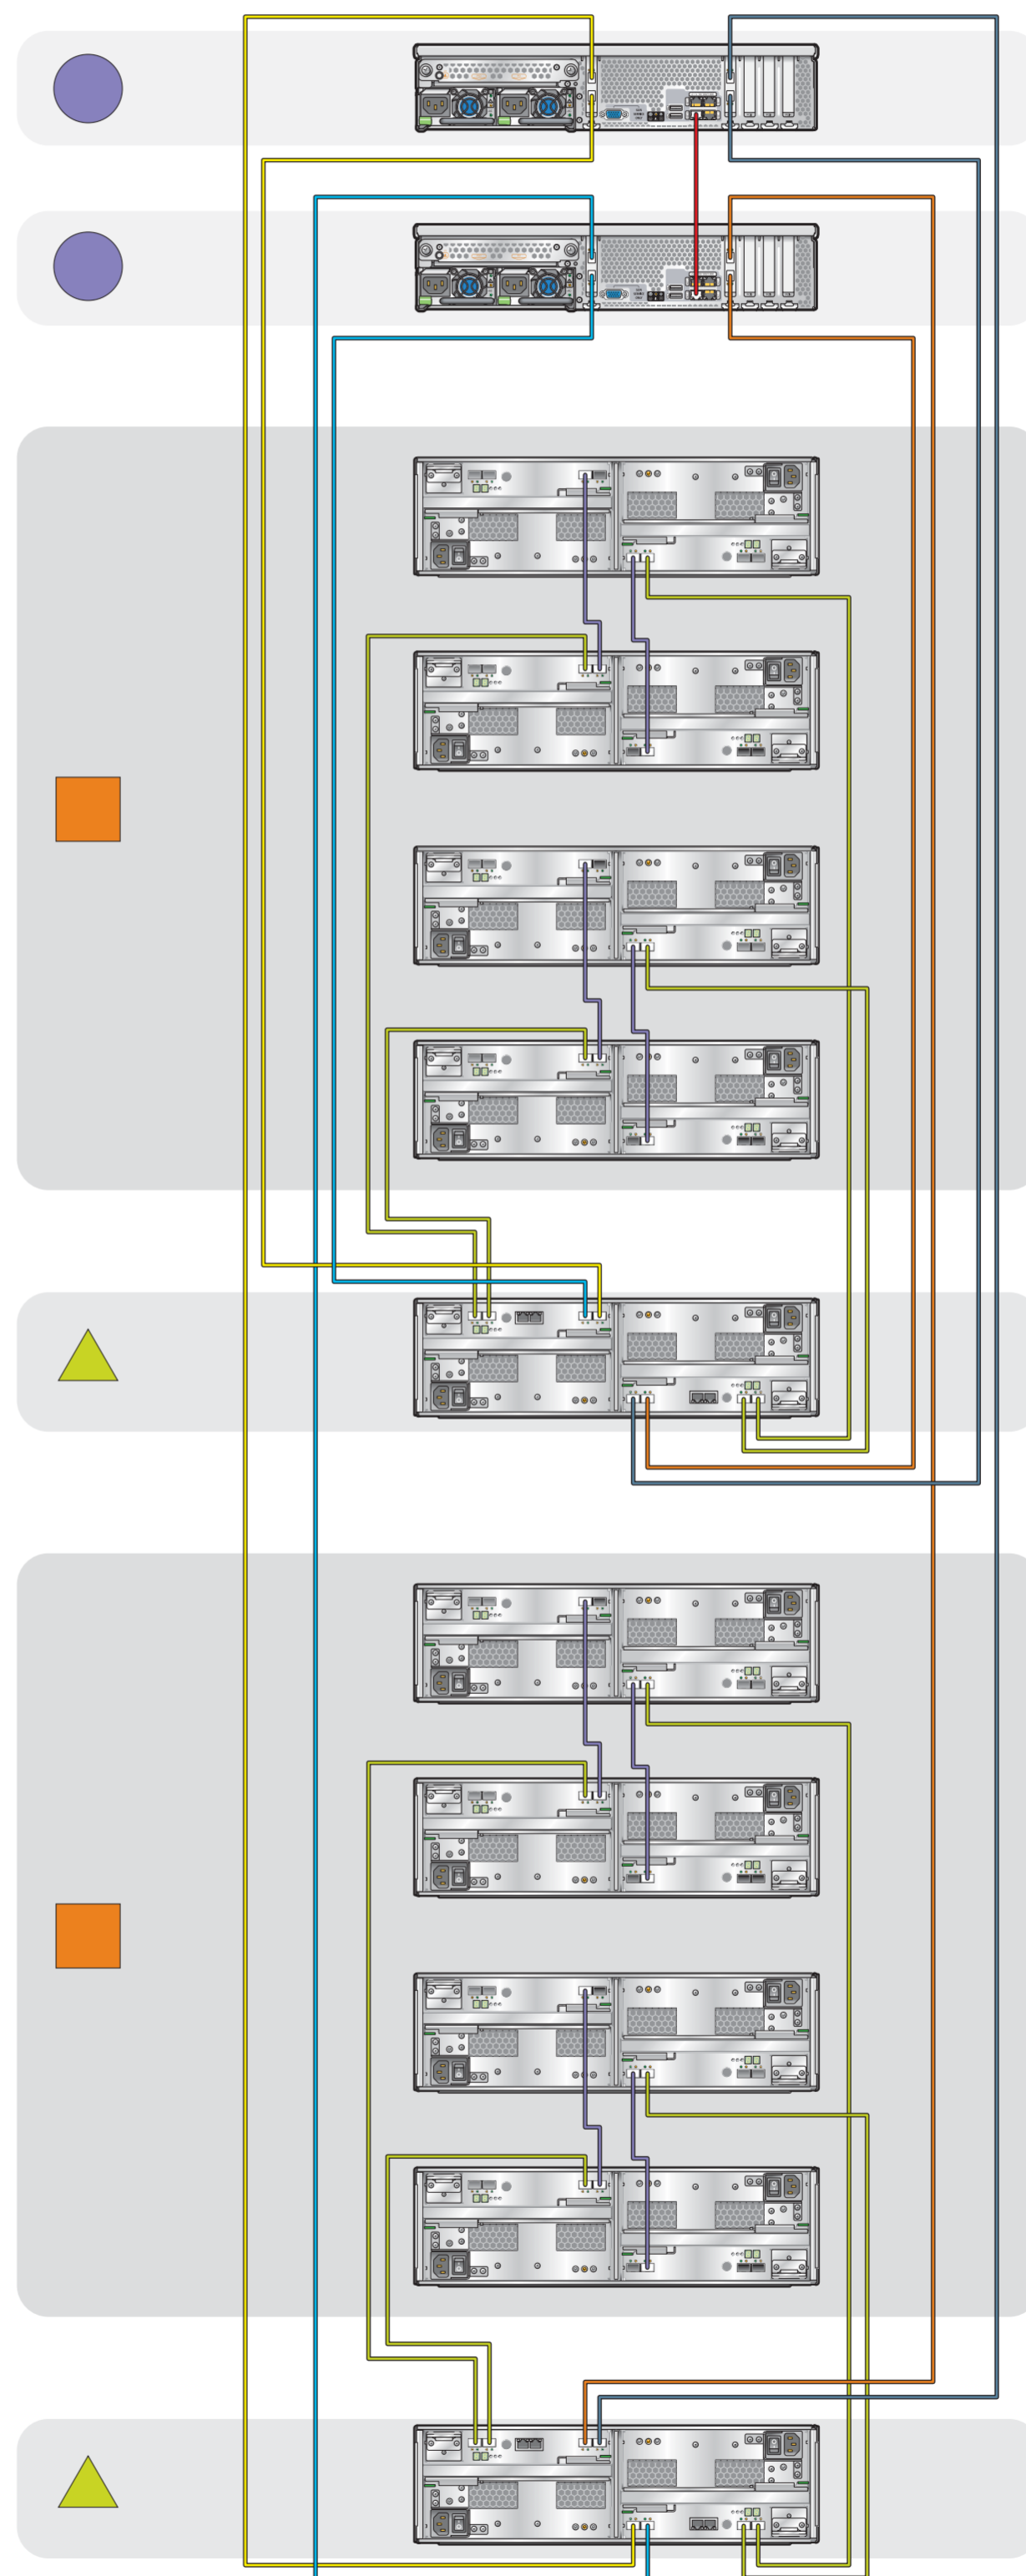

Sun StorageTek™ 5320 NAS Appliance Setup

Contents

819-4283-10

See the *Sun StorageTek 5320 NAS Appliance and Gateway System Getting Started Guide* for more information about optional equipment, setup instructions, and power-on procedures.

Documentation: http://www.sun.com/hwdocs/Network_Storage_Solutions/nas

Front Panel Controls

Back Panel

Sun StorageTek™ 5320 NAS Appliance Setup

Configurations

Single Appliance With Storage

Cluster With Storage

Initial Power-on Sequence

819-4283-10

http://www.sun.com/hwdocs/Network_Storage_Solutions/nas