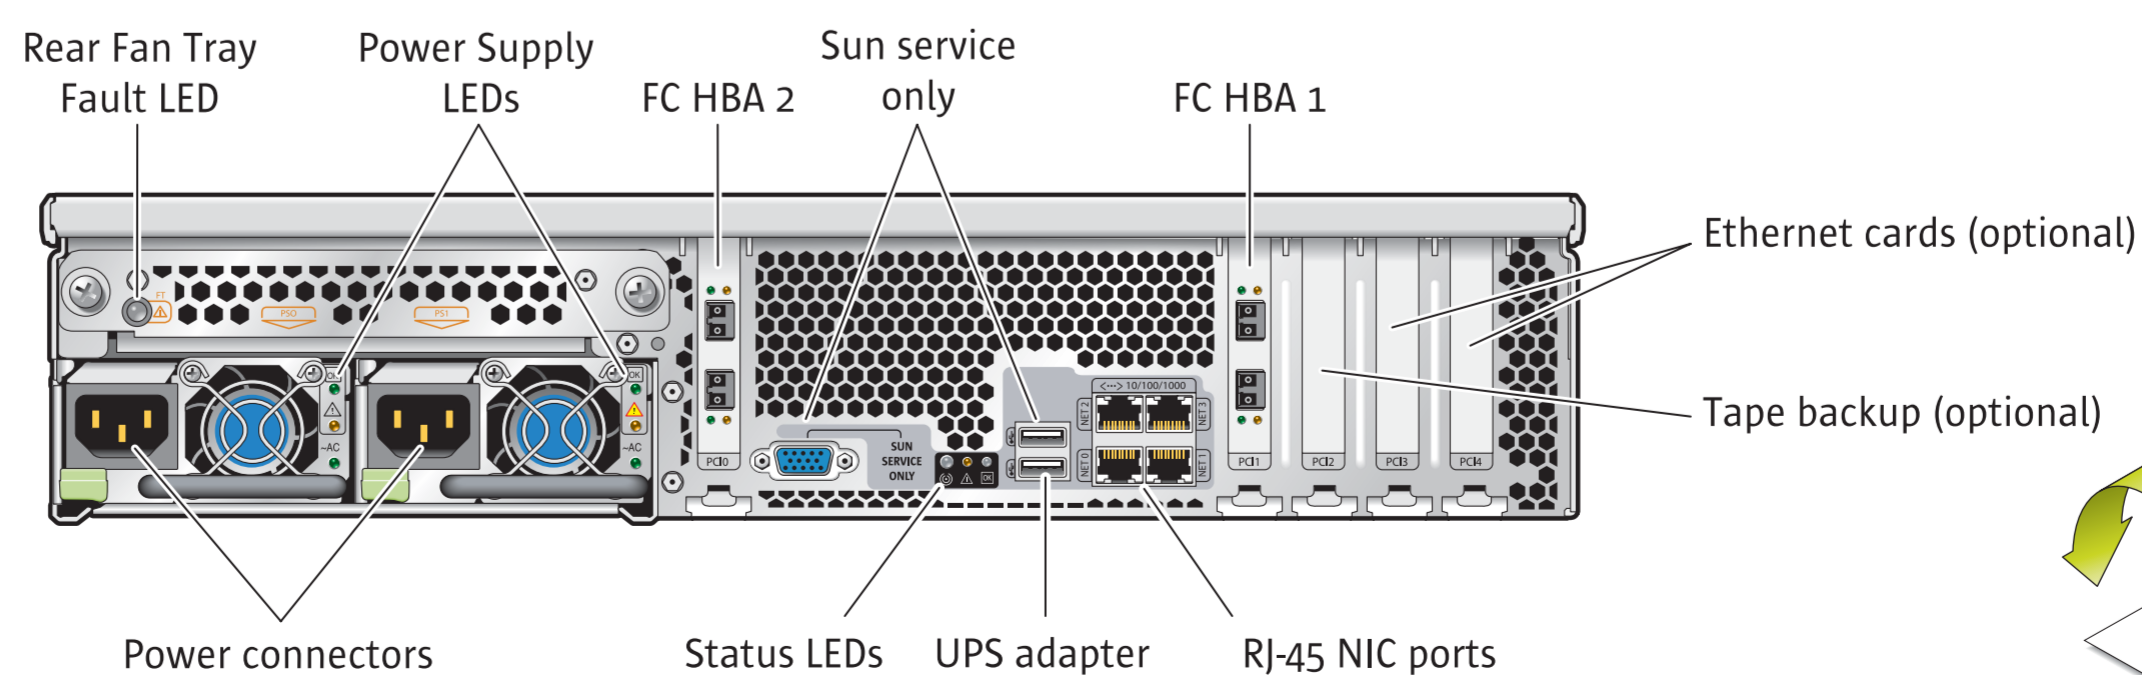

Sun StorageTek™ 5320 NAS Appliance Setup

Contents

819-4283-10

See the *Sun StorageTek 5320 NAS Appliance and Gateway System Getting Started Guide* for more information about optional equipment, setup instructions, and power-on procedures.

Documentation: http://www.sun.com/hwdocs/Network_Storage_Solutions/nas

Front Panel Controls

Back Panel

Sun StorageTek™ 5320 NAS Appliance Setup

Configurations

Single Appliance With Storage

Cluster With Storage